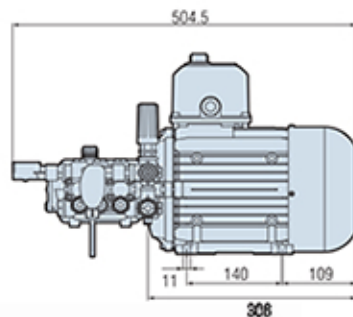

HRK PRO

CAR WASH CAPACITY OF 25 - 30 CARS IN A DAY

STANDARD ACCESSORIES

- Hose Pipe 10m
- Gun with quick connect system
- Lance 500 mm
- 100 Micron Filter
- 10 Micron Filter (Only By MMW)
- Nozzle 25°

TECHNICAL SPECIFICATIONS

HRK 1450 rpm

Pump	Output		Pressure		Power		RPM	3 ~ 50 Hz	Weight
	l/min	gpm	bar	psi	hp	kw	N° giri/1'	volt	kg
HRK 11.14 ET	11	2.90	140	2000	5.5	4	1450	230/400	33